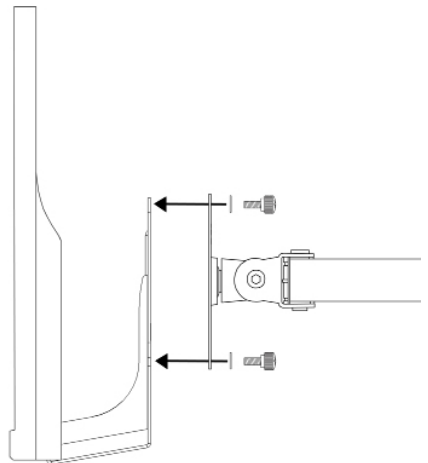

WARNING: CHOKING HAZARD

SMALL PARTS - NOT FOR CHILDREN UNDER 3 YEARS. ADULT SUPERVISION IS REQUIRED.

PACKAGE CONTENTS

A (x1)
VESA Adapter

B (x4)
M4x12 Thumbscrew

C (x4)
Washer

TOOLS NEEDED

ASSEMBLY STEPS

STEP 1

With the original base removed, install the VESA adapter (**A**) to the monitor. You will hear a “click” when the adapter is locked in place. **NOTE:** If you are having trouble removing the original base, please see our assembly video located on our website.

STEP 2

Mount the adapter with monitor to your VESA mount using M4x12mm thumbscrews (**B**) and washers (**C**). Do not overtighten; the thumbscrews only need to be finger-tight.

Open **Monday - Friday 7:00am - 7:00pm** CST,
our dedicated support team can offer immediate assistance with rapid response times. If any parts are received damaged or defective, please contact us. We are happy to replace parts to ensure you have a fully functioning product.