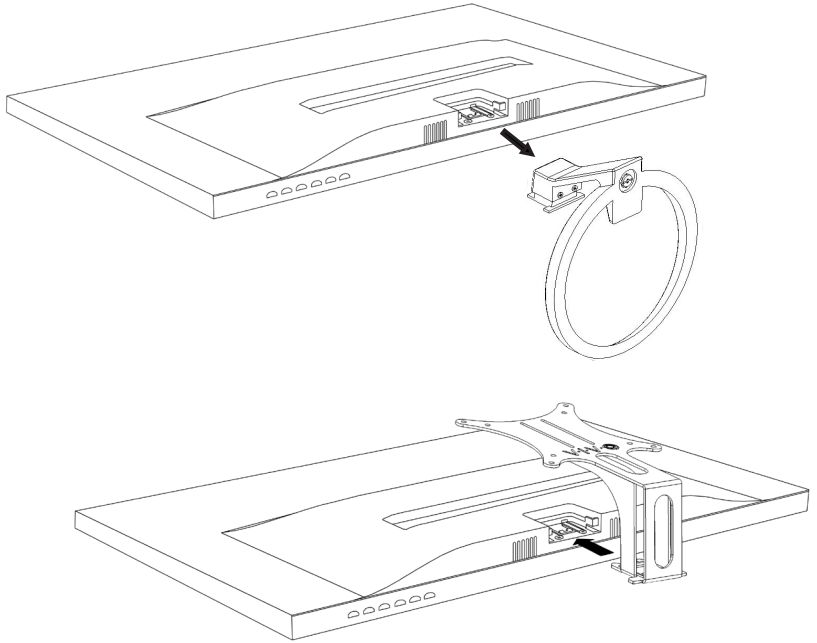

WARNING: CHOKING HAZARD

SMALL PARTS - NOT FOR CHILDREN UNDER 3 YEARS. ADULT SUPERVISION IS REQUIRED.

PACKAGE CONTENTS

A (x1)
VESA Adapter

B (x4)
M4x12 Thumbscrew

C (x4)
Washer

TOOLS NEEDED

ASSEMBLY STEPS

STEP 1

With the original base removed, install the VESA adapter (**A**) to the monitor. You will hear a “click” when the adapter is locked in place. **NOTE:** If you are having trouble removing the original base, please see our assembly video located on our website.

STEP 2

Mount the adapter with monitor to your VESA mount using M4x12mm thumbscrews (**B**) and washers (**C**). Do not overtighten; the thumbscrews only need to be finger-tight.

Open **Monday - Friday 7:00am - 7:00pm** CST,
our dedicated support team can offer immediate assistance with rapid response times. If any parts are received damaged or defective, please contact us. We are happy to replace parts to ensure you have a fully functioning product.